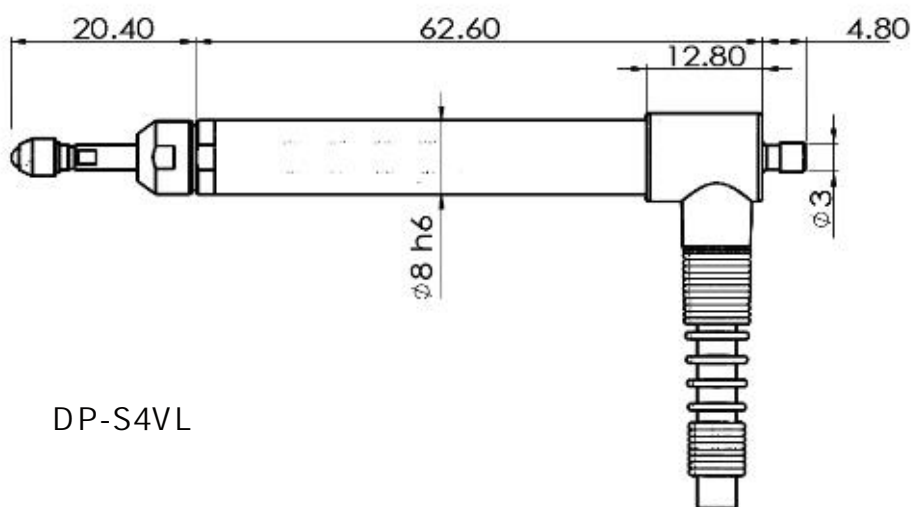

DP-S4VL

DP-S4VL

	DP-S4VL
	4.9mm
	±2mm
	0.1
	0.1% ±1.0mm
	2g
	Ø8
	2.2m
	16g
	0 to 40

DP-S4VL